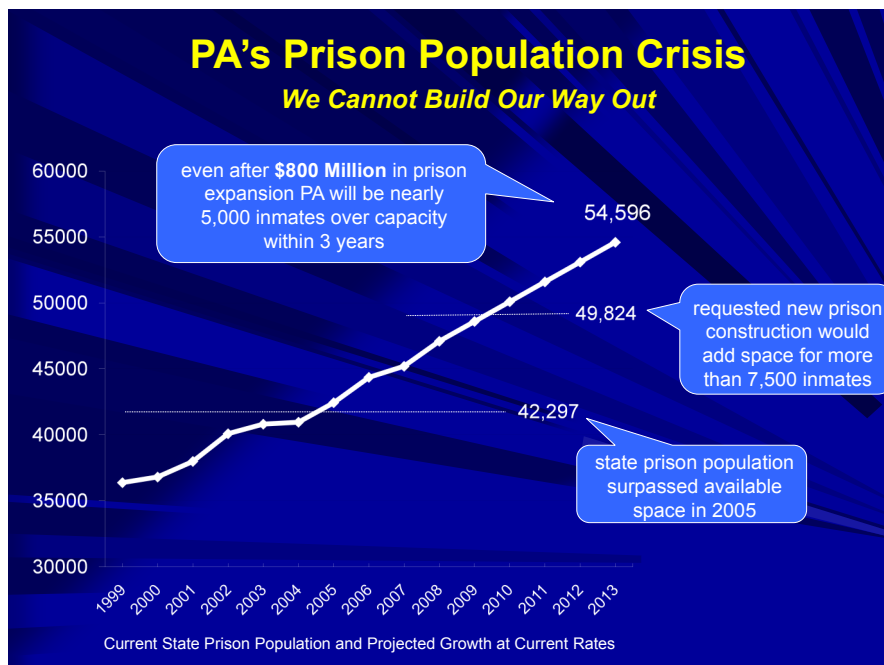

INVESTING FOR IMPACT

PROVIDING FOR PROVEN POSITIVE YOUTH DEVELOPMENT

Promote a future of protection, productivity, & possibility for all Pennsylvanians!

PRISON POPULATION GROWTH

— *Pennsylvania's Current State Prison Population and Projected Growth at Current Rates* —

IT'S TIME FOR CHANGE!

Future crime and prison growth can be averted by investing in proven prevention that helps youth develop into healthy, productive, responsible citizens.

Pennsylvania's prison population surpassed its available prison cells in 2005 with an inmate population of approximately **43,000**.

AND

After spending more than \$800 Million on prison construction to add more than **7,500** new prison beds, we will still be nearly **5,000** inmates above capacity within 3 years.